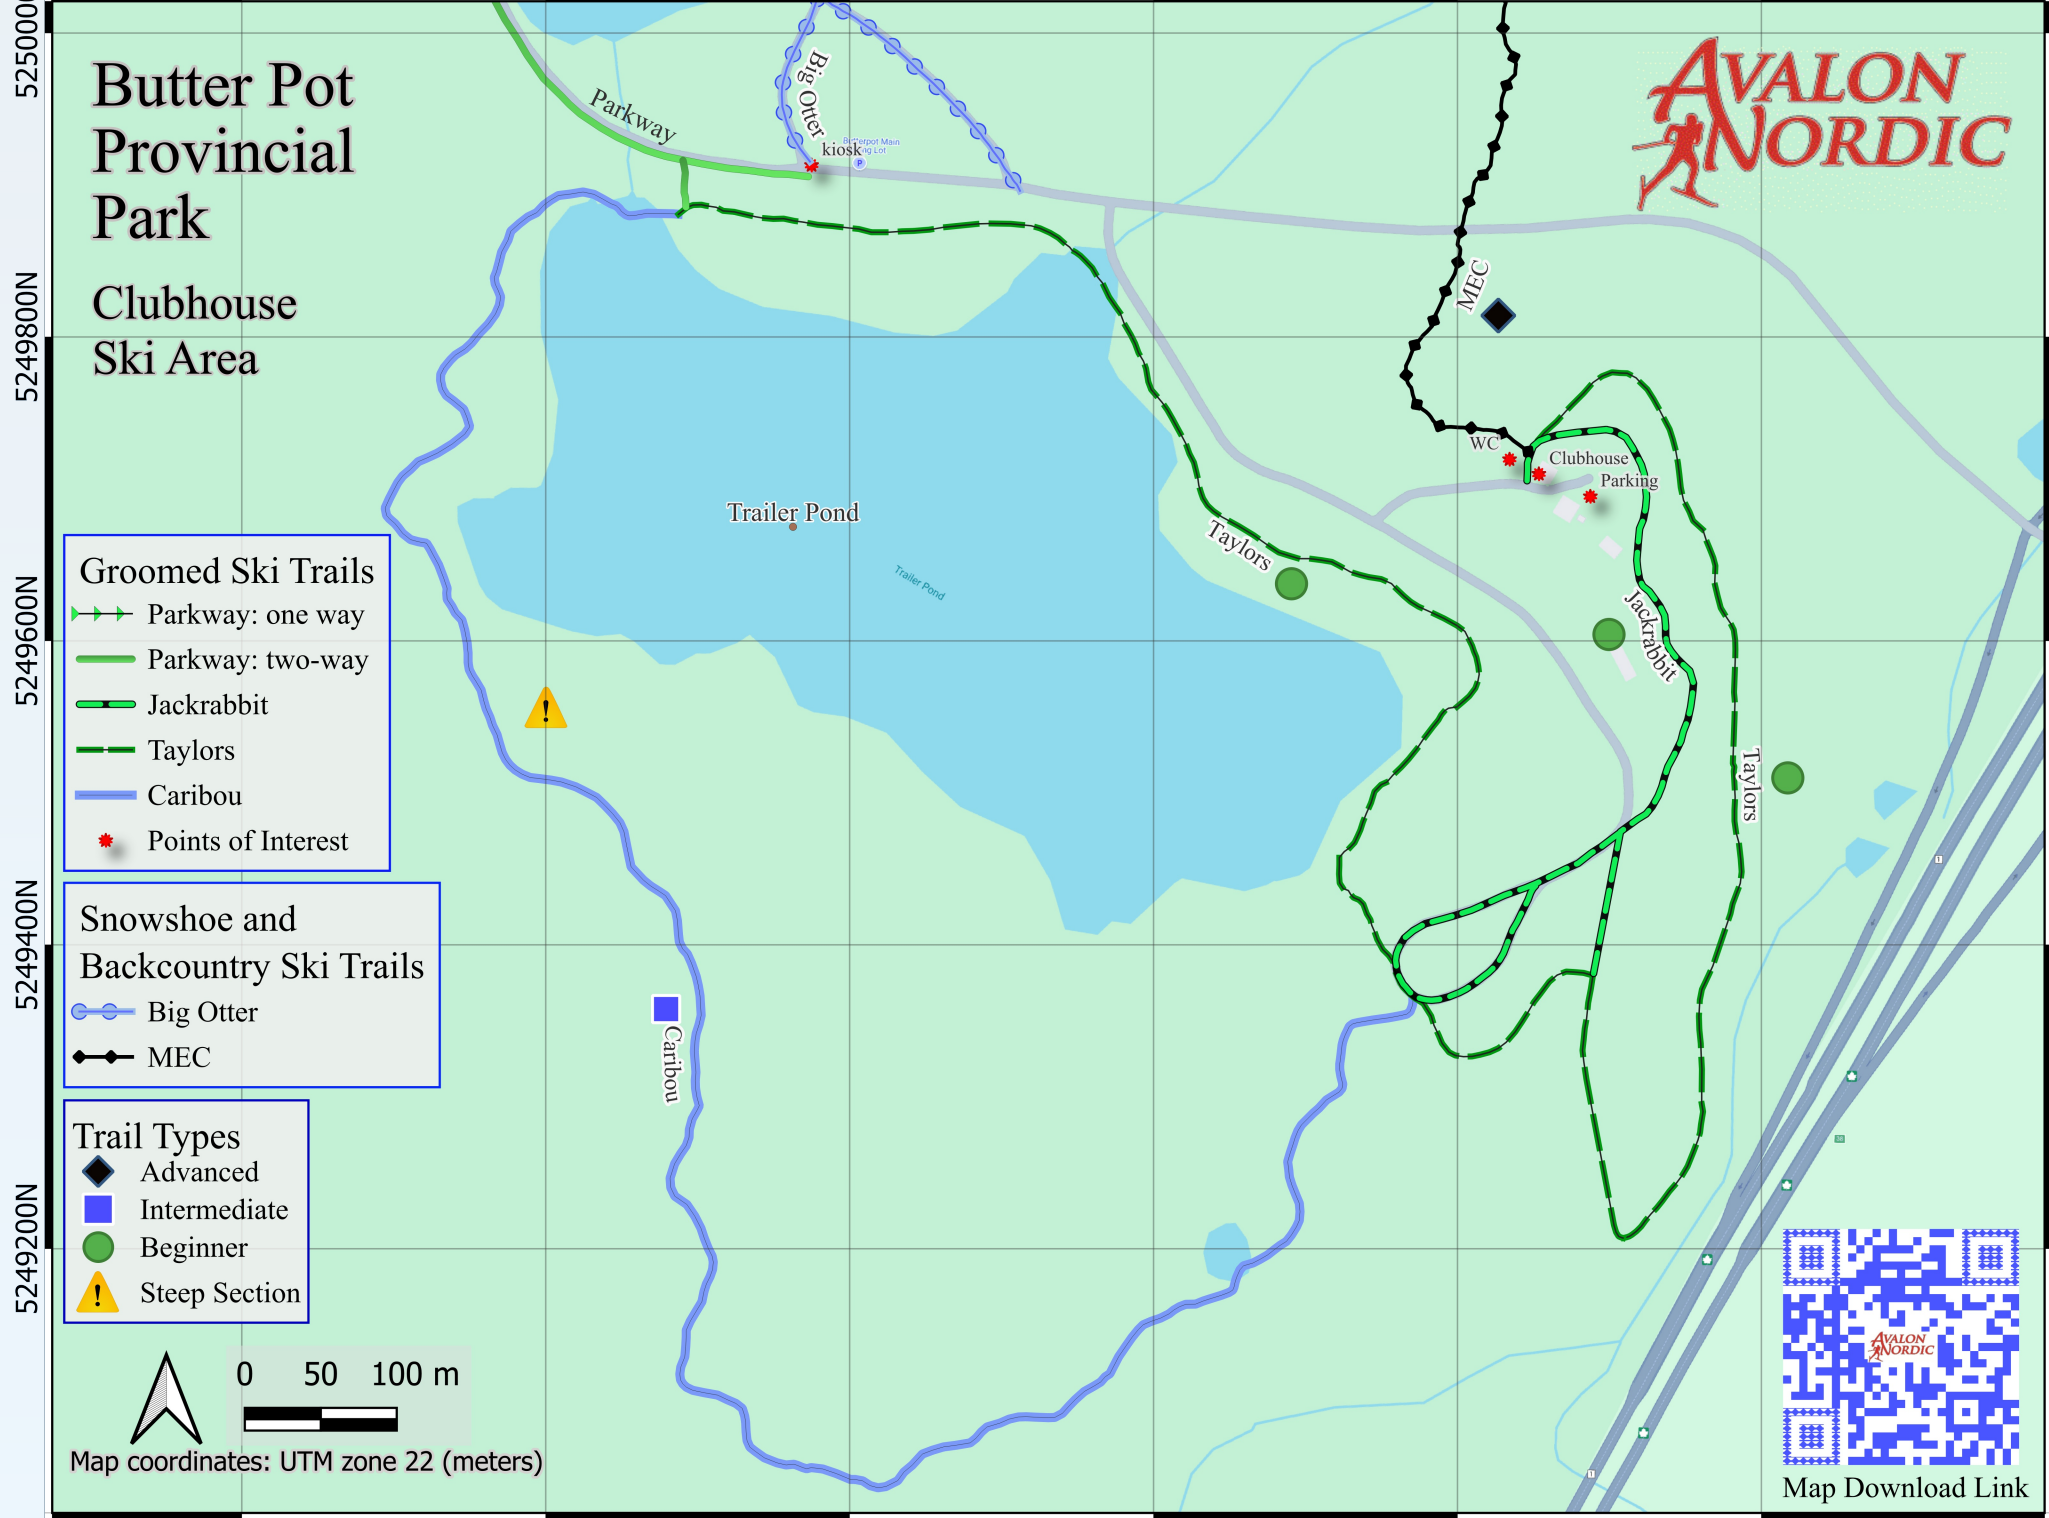

344800E 345000E 345200E 345400E 345600E 345800E

Butter Pot Provincial Park

Clubhouse Ski Area

- Groomed Ski Trails**
- Parkway: one way
 - ↔ Parkway: two-way
 - Jackrabbit
 - Taylors
 - Caribou
 - * Points of Interest

- Snowshoe and Backcountry Ski Trails**
- Big Otter
 - ◆ MEC

- Trail Types**
- ◆ Advanced
 - Intermediate
 - Beginner
 - ! Steep Section

Map coordinates: UTM zone 22 (meters)

Map Download Link